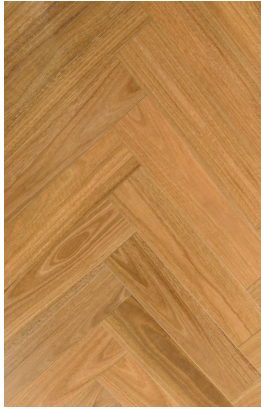

Board Size: 1830*196*12mm

Pack Size: 2.152sqm, 6 Boards/box

Herringbone:

Board Size: 600*127*12mm

Pack Size: 1.524sqm, 20 Boards/box

Blackbutt

Spotted Gum

Natural Oak